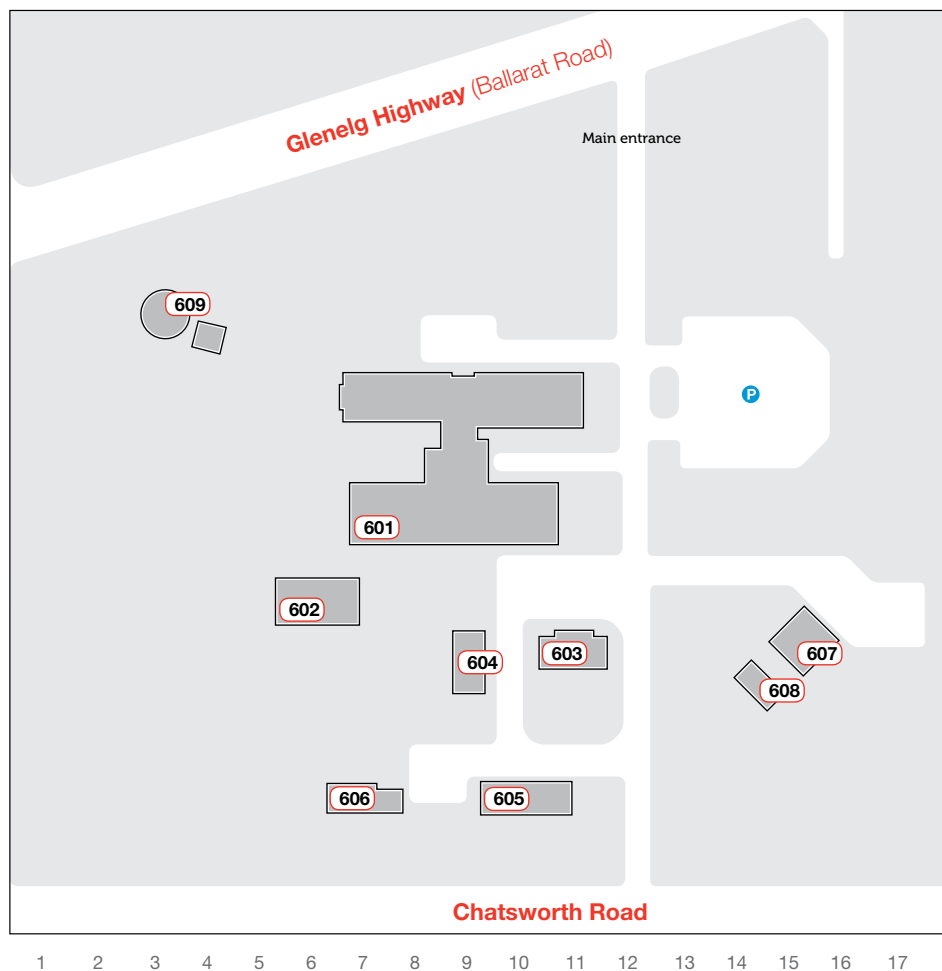

# HAMILTON SITE

## LEGEND

	Building number
	Parking

Produced from information supplied by Property Services. City campus map ver 12.Jun09.

[www.rmit.edu.au/about/campuses](http://www.rmit.edu.au/about/campuses)