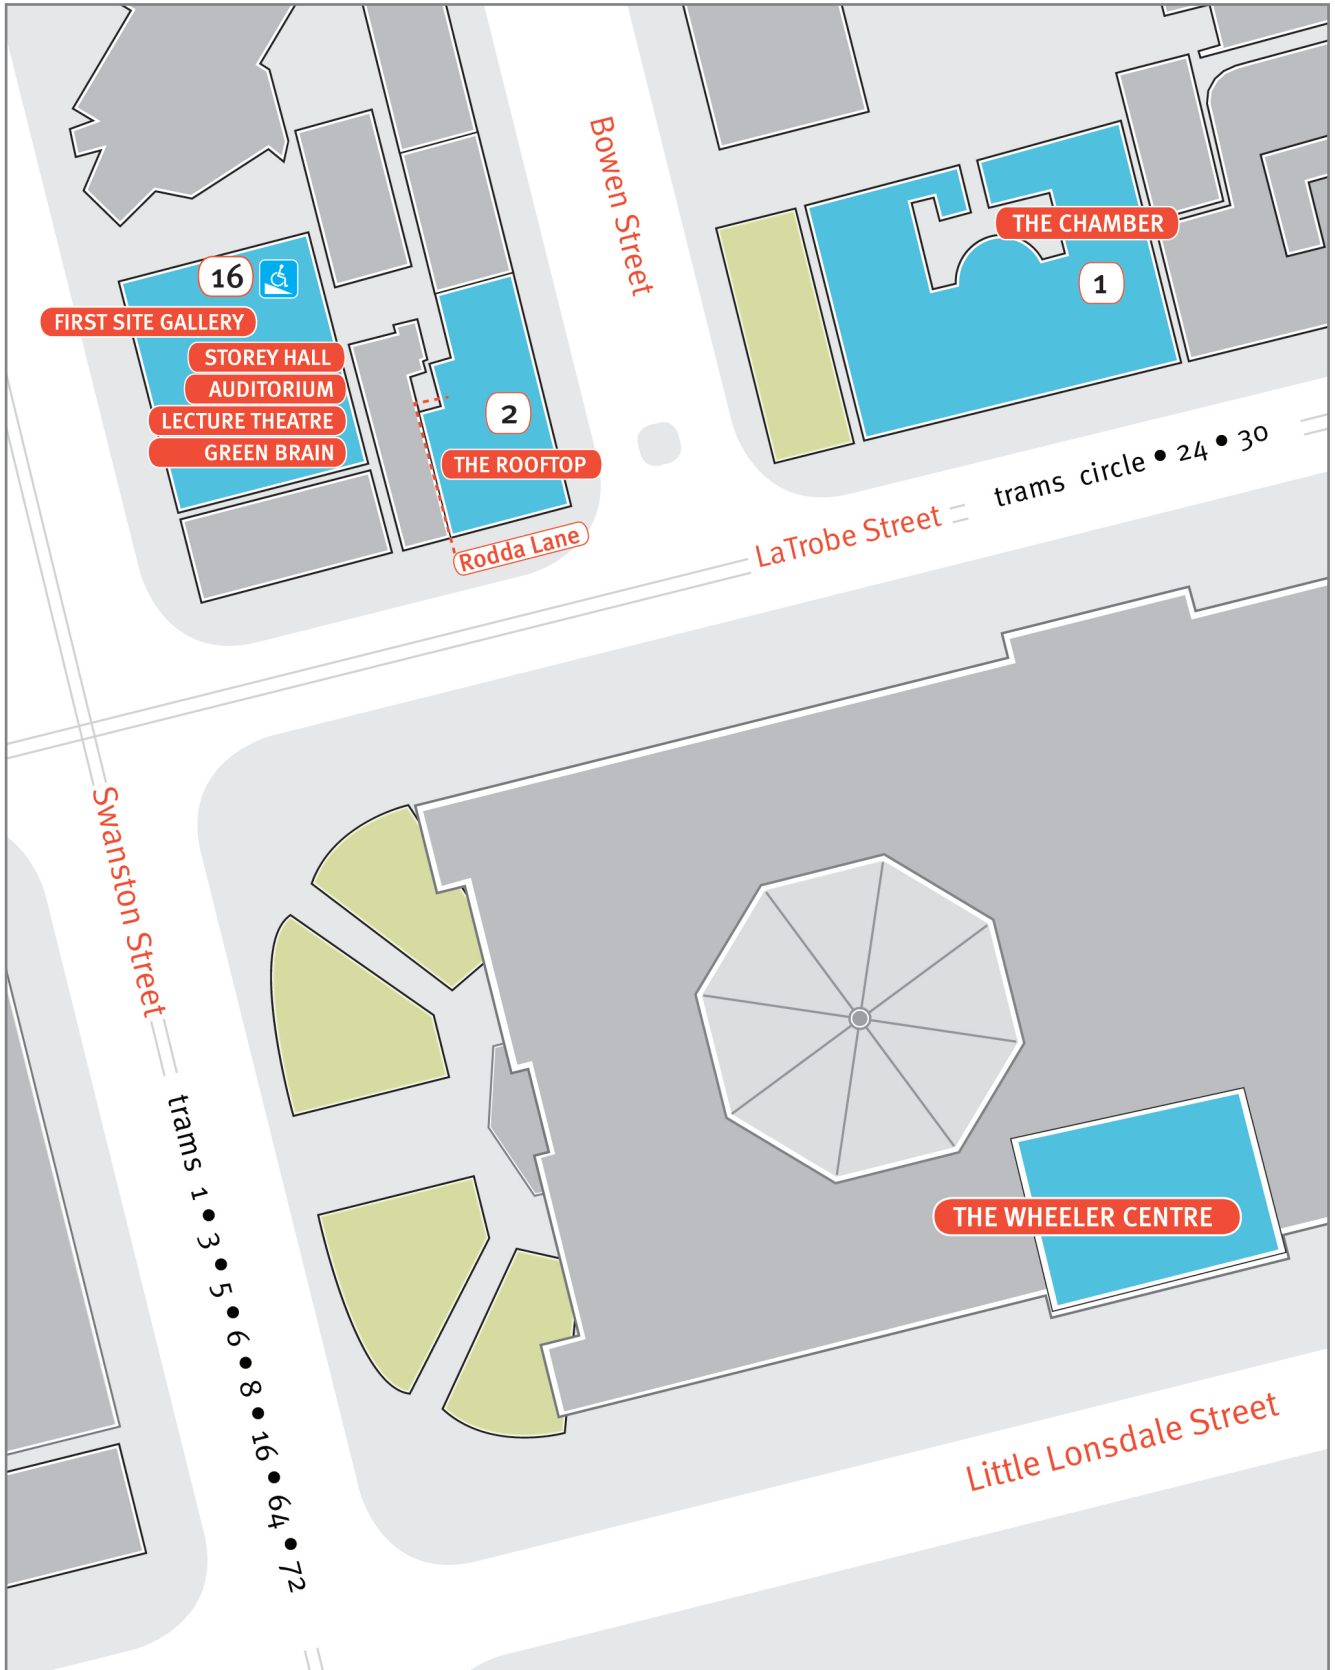

# Map

-  Wheelchair access
-  Building number
-  Conference venue

## Conference Locations

### The Wheeler Centre

176 Little Lonsdale Street

### The Rooftop

The Building 2 Rooftop (Rooftop BBQ) is accessible from level 5 of building 2. Building 2 has two entrances on Bowen Street and Rodda Lane. Anyone with mobility issues should enter via the Rodda Lane entrance at the rear of the building, as this is where the elevator in the building is located. The elevator can also be accessed from Bowen Street but there is a flight of stairs that needs to be taken to get from this entrance to the elevator.