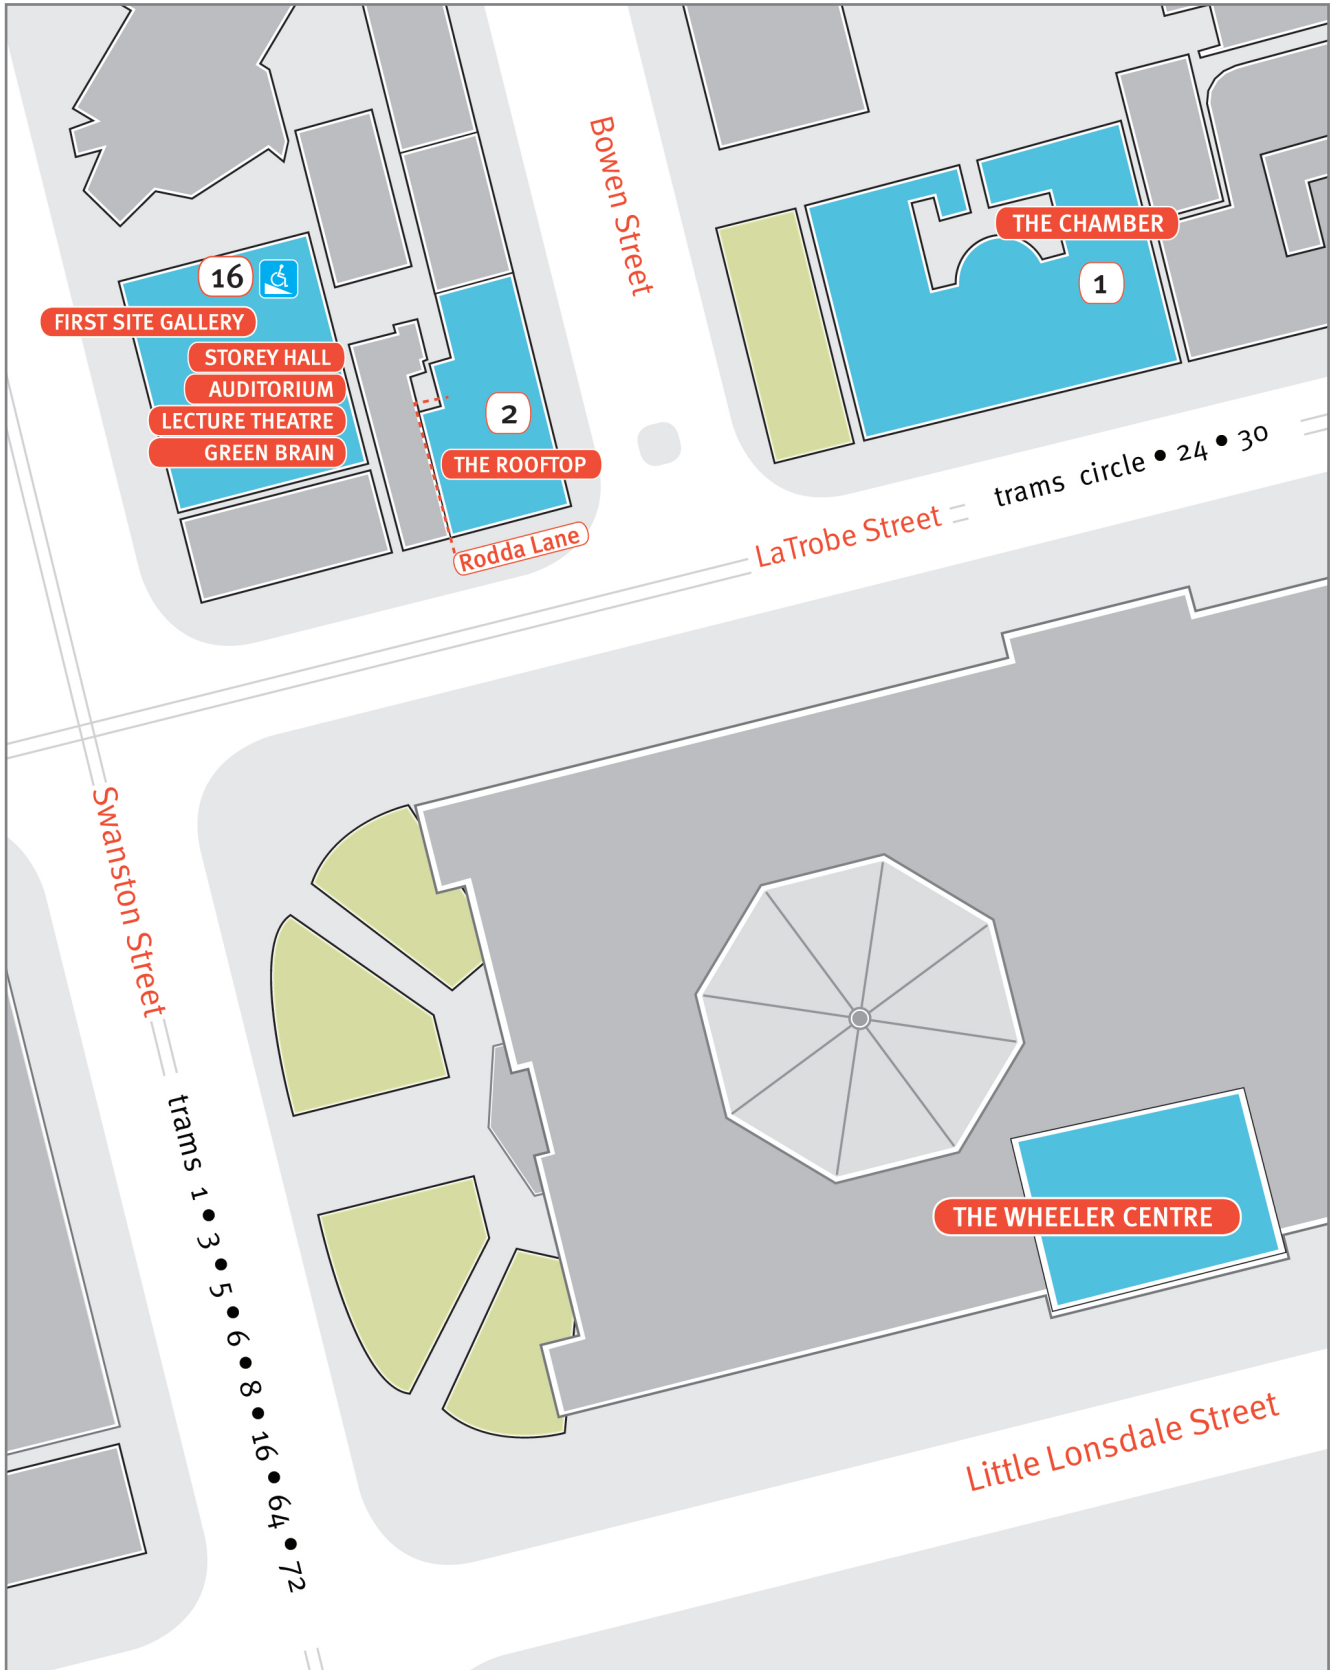

Map

-  Wheelchair access
-  Building number
-  Conference venue

Navigating the Conference

Thematic Threads

- Place: regional perspectives, travellers' tales
- Beyond words: images, sound and visual art
- Matters public: politics, journalism, publishing
- Self and other, truth and fiction: memoir and its borderlines
- Writerly forms, voices and approaches
- Focus on...

Conference Locations

Storey Hall Auditorium

Level 5, RMIT Building 16, 336–348 Swanston Street

Storey Hall Lecture Theatre

Level 1, RMIT Building 16, 336–348 Swanston Street

Storey Hall Green Brain

Level 7, RMIT Building 16, 336–348 Swanston Street

First Site Gallery

The Basement, Storey Hall, RMIT Building 16, 336–348 Swanston Street

The Chamber

Level 2R, RMIT Building 1, Francis Ormond Building, 124 Latrobe Street

The Wheeler Centre

176 Little Lonsdale Street

The Rooftop

The Building 2 Rooftop (Rooftop BBQ) is accessible from level 5 of building 2. Building 2 has two entrances on Bowen Street and Rodda Lane. Anyone with mobility issues should enter via the Rodda Lane entrance at the rear of the building, as this is where the elevator in the building is located. The elevator can also be accessed from Bowen Street but there is a flight of stairs that needs to be taken to get from this entrance to the elevator.